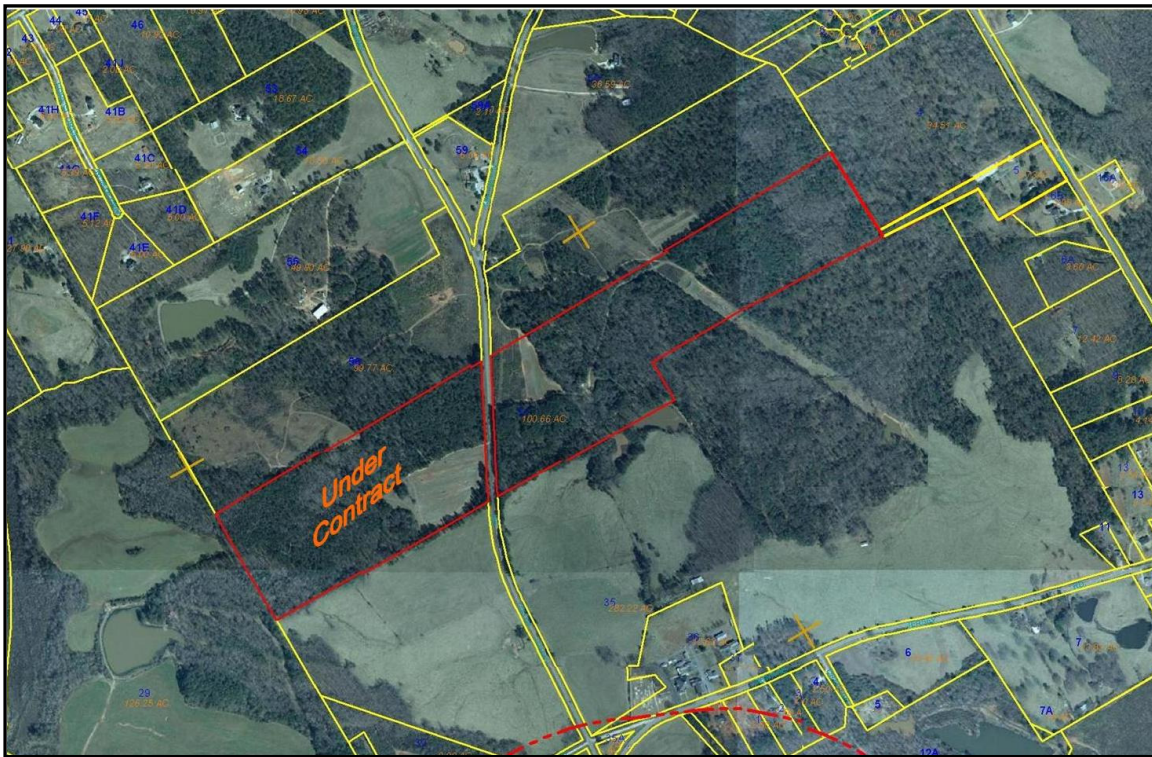

AVAILABLE
56 +/- Acres ~ Zoned A-1

Youth Jersey Road
Walton County, Georgia

\$310,920
(\$5,500/acre)

Build your dream home or just enjoy nature on this beautiful 56+/- Acre tract of land. Property is on Youth Jersey Road (perfect for 2 houses or more). Land is open & wooded and topography is gently rolling.

Great location with easy access to Jersey, Loganville, Monroe and I-20.

◆ **Utilities:**

- Electricity
- Natural Gas
- County Water:

◆ **Road Frontage:**

- 1,000 +/- ft

◆ **Topography:**

- Wooded
- Open
- Level to Gently rolling